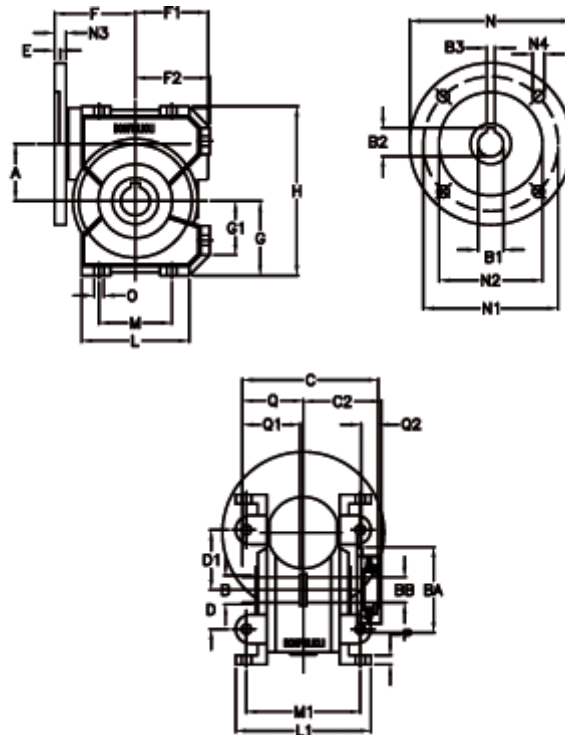

Article number: 390204402802236

Description: Worm Gear with Torque Limiter
VF 44-L2-U-28-P63B5

Measures

a = 44.6	C2 = 48.0	g = 55.0	N = 140	Q1 = 32
B = 18	D = 29	G1 = 40.0	N1 = 115	Q2 = 12
B1 E7 = 11	D1 = 46	H = 127.0	N2 = 95	
B2 = 12.8	Description = VF 44U-xx-63B5	H1 = 97.0	N3 = 10.5	
B3 H9 = 4	E = 2.0	L = 80	N4 = 9.5	
BA = 40	F = 65	L1 = 100	O = 8.5	
BB H7 = 11	F1 = 54	m = 52	P = 8	
C = 79	F2 = 55.0	M1 = 81.0	Q = 32.0	